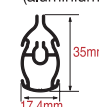

Due to the action of the mechanism, the control height can never be less than the calculated result.

Available bottom bars

Hidden bottom weight Ø 20mm (galvanized iron)

Hidden bottom weight Ø 30mm (galvanized iron)

Bottom weight visible Compact (aluminium)

Bottom weight visible Cosmos (*) (aluminium)

(*) Not available for guide system options.

Mechanism colours

White

Ivory

Grey

Brown