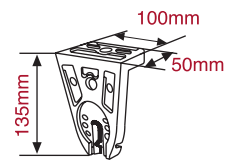

Crank operation

Motor operation

- They can hold weights of up to 30 kg, allowing them to be made up with all kinds of specialist fabrics
- Allows coverage of large expanses of glass
- Curtain width 4,75m, allowing coverage of a large area with a single blind, up to a height of 7m. For indoor and/or outdoor installation
- Curtain width up to 9m (maximum 4,50 per drop) and height up to 6m. For indoor and/or outdoor installation
- Manual operation for smaller blinds
- The convenience of motorised operation, allowing the latest home automation technology to be used

Advantages

Technical diagram

Bracket

Raised height

Roll tubes

Options

	Single drop	Double drop	Personalisation	Cable guided	Inside	Outside
Atos with crank	•	•	•	•	Yes	Yes
Atos motorised	•	•	•	•	Yes	Yes

Dimensions

	Crank						Motor					
	Single drop			Double drop			Single drop			Double drop		
	Awning fabric	Black Out	Polyscreen®	Awning fabric	Black Out	Polyscreen®	Awning fabric	Black Out	Polyscreen®	Awning fabric	Black Out	Polyscreen®
Maximum width	475cm	475cm	475cm	900cm	900cm	900cm	475cm	475cm	475cm	900cm	900cm	900cm
Minimum width	80cm	80cm	80cm	160cm	160cm	160cm	80cm	80cm	80cm	160cm	160cm	160cm
Maximum height	400cm	480cm	600cm	400cm	480cm	700cm	400cm	480cm	700cm	400cm	480cm	700cm
Minimum height	80cm	80cm	80cm	80cm	80cm	80cm	80cm	80cm	80cm	80cm	80cm	80cm
Maximum surface area	15m ²	22,8 m ²	28,5m ²	36m ²	43m ²	63m ²	15m ²	22,8m ²	33,25m ²	36m ²	43m ²	63m ²
Minimum surface area	0,64m ²	0,64 m ²	0,64m ²	0,64m ²	0,64m ²	0,64m ²	0,64m ²	0,64m ²	0,64m ²	0,64m ²	0,64m ²	0,64m ²