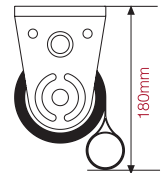

Crank operation

Motor operation

- They can hold weights of up to 30 kg, allowing them to be made up with all kinds of specialist fabrics
- Allows coverage of large expanses of glass
- Curtain width 4,75m, allowing coverage of a large area with a single blind, up to a height of 7m. For indoor and/or outdoor installation
- Curtain width up to 9m (maximum 4,50 per drop) and height up to 6m. For indoor and/or outdoor installation
- Manual operation for smaller blinds
- The convenience of motorised operation, allowing the latest home automation technology to be used

Advantages

Technical diagram

Bracket

Raised height

Roll tubes

Options

	Single drop	Double drop	Personalisation	Cable guided	Inside	Outside
Atos with crank	•	•	•	•	Yes	Yes
Atos motorised	•	•	•	•	Yes	Yes

Dimensions

	Crank						Motor					
	Single drop			Double drop			Single drop			Double drop		
	Awning fabric	Black Out	Polyscreen®	Awning fabric	Black Out	Polyscreen®	Awning fabric	Black Out	Polyscreen®	Awning fabric	Black Out	Polyscreen®
Maximum width	475cm	475cm	475cm	900cm	900cm	900cm	475cm	475cm	475cm	900cm	900cm	900cm
Minimum width	80cm	80cm	80cm	160cm	160cm	160cm	80cm	80cm	80cm	160cm	160cm	160cm
Maximum height	400cm	480cm	600cm	400cm	480cm	700cm	400cm	480cm	700cm	400cm	480cm	700cm
Minimum height	80cm	80cm	80cm	80cm	80cm	80cm	80cm	80cm	80cm	80cm	80cm	80cm
Maximum surface area	15m ²	22,8 m ²	28,5m ²	36m ²	43m ²	63m ²	15m ²	22,8m ²	33,25m ²	36m ²	43m ²	63m ²
Minimum surface area	0,64m ²	0,64 m ²	0,64m ²	0,64m ²	0,64m ²	0,64m ²	0,64m ²	0,64m ²	0,64m ²	0,64m ²	0,64m ²	0,64m ²