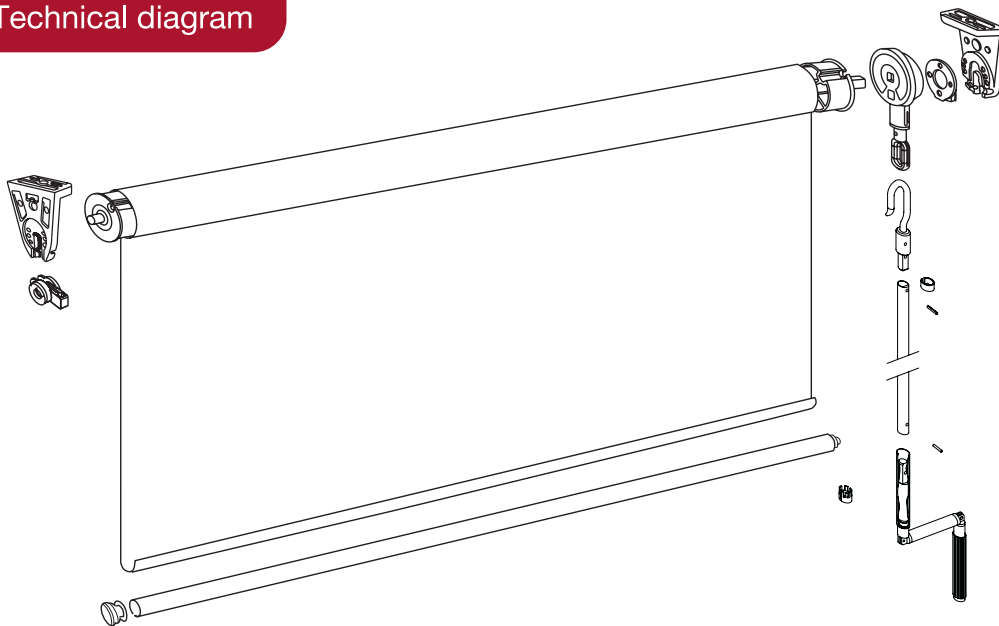

General information

Features

Tough, solid fixing and bracket systems

Atos single drop option

Atos double drop option

Crank operation

Motor operation

- → They can hold weights of up to 30 kg, allowing them to be made up with all kinds of specialist fabrics
- → Allows coverage of large expanses of glass
- → Curtain width 4,75m, allowing coverage of a large area with a single blind, up to a height of 7m. For indoor and/or outdoor installation
- → Curtain width up to 9m (maximum 4,50 per drop) and height up to 6m. For indoor and/or outdoor installation
- → Manual operation for smaller blinds
- → The convenience of motorised operation, allowing the latest home automation technology to be used

Advantages

Technical diagram

Bracket

Raised height

Roll tubes

Options

	Single drop	Double drop	Personalisation	Cable guided	Inside	Outside
Atos with crank	•	•	•	•	Yes	Yes
Atos motorised	•	•	•	•	Yes	Yes

Dimensions

	Crank						Motor					
	Single drop			Double drop			Single drop			Double drop		
	Awning fabric	Black Out	Polyscreen®	Awning fabric	Black Out	Polyscreen®	Awning fabric	Black Out	Polyscreen®	Awning fabric	Black Out	Polyscreen®
Maximum width	475cm	475cm	475cm	900cm	900cm	900cm	475cm	475cm	475cm	900cm	900cm	900cm
Minimum width	80cm	80cm	80cm	160cm	160cm	160cm	80cm	80cm	80cm	160cm	160cm	160cm
Maximum height	400cm	480cm	600cm	400cm	480cm	700cm	400cm	480cm	700cm	400cm	480cm	700cm
Minimum height	80cm	80cm	80cm	80cm	80cm	80cm	80cm	80cm	80cm	80cm	80cm	80cm
Maximum surface area	15m²	22,8 m²	28,5m²	36m²	43m²	63m²	15m²	22,8m²	33,25m²	36m²	43m²	63m²
Minimum surface area	0,64m²	0,64 m²	0,64m²	0,64m²	0,64m²	0,64m²	0,64m²	0,64m²	0,64m²	0,64m²	0,64m²	0,64m²